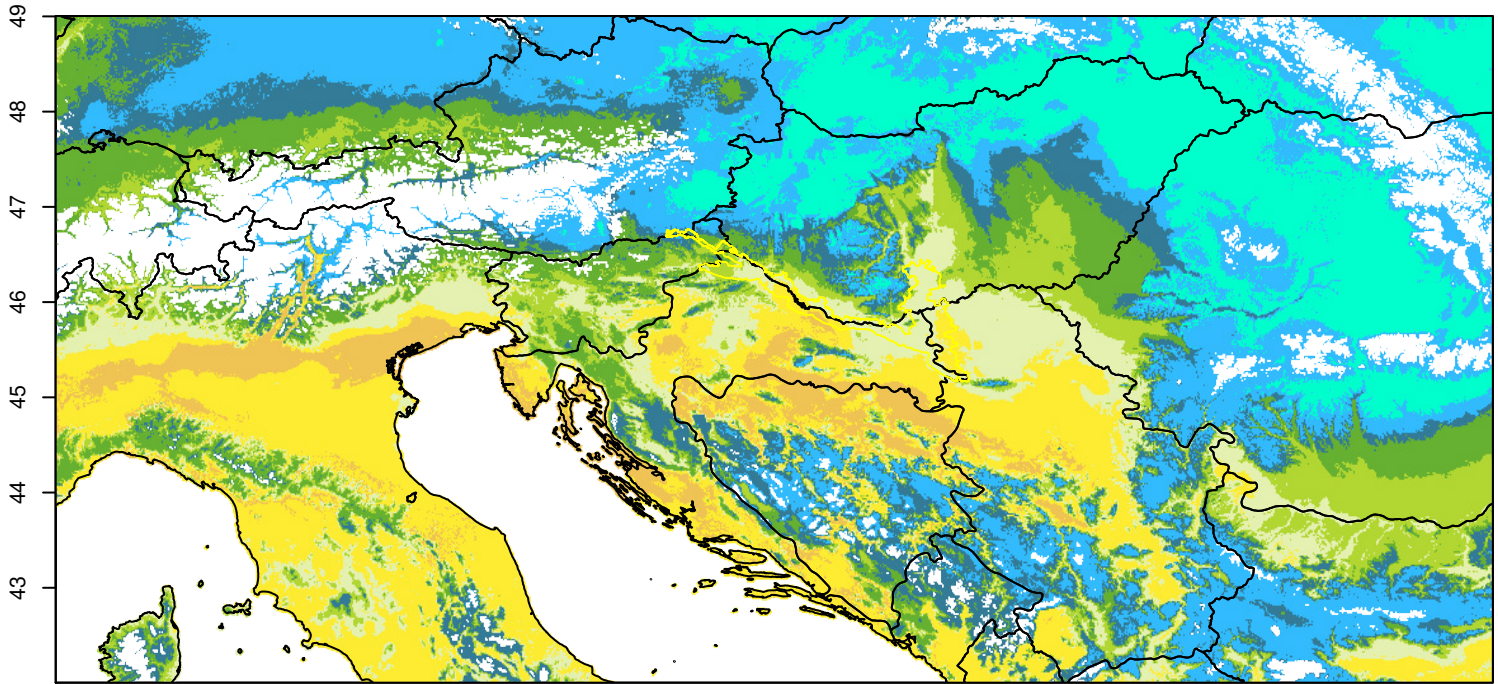

Populus nigra
Current climate

RCP8.5 2041-60

RCP8.5 2081-00