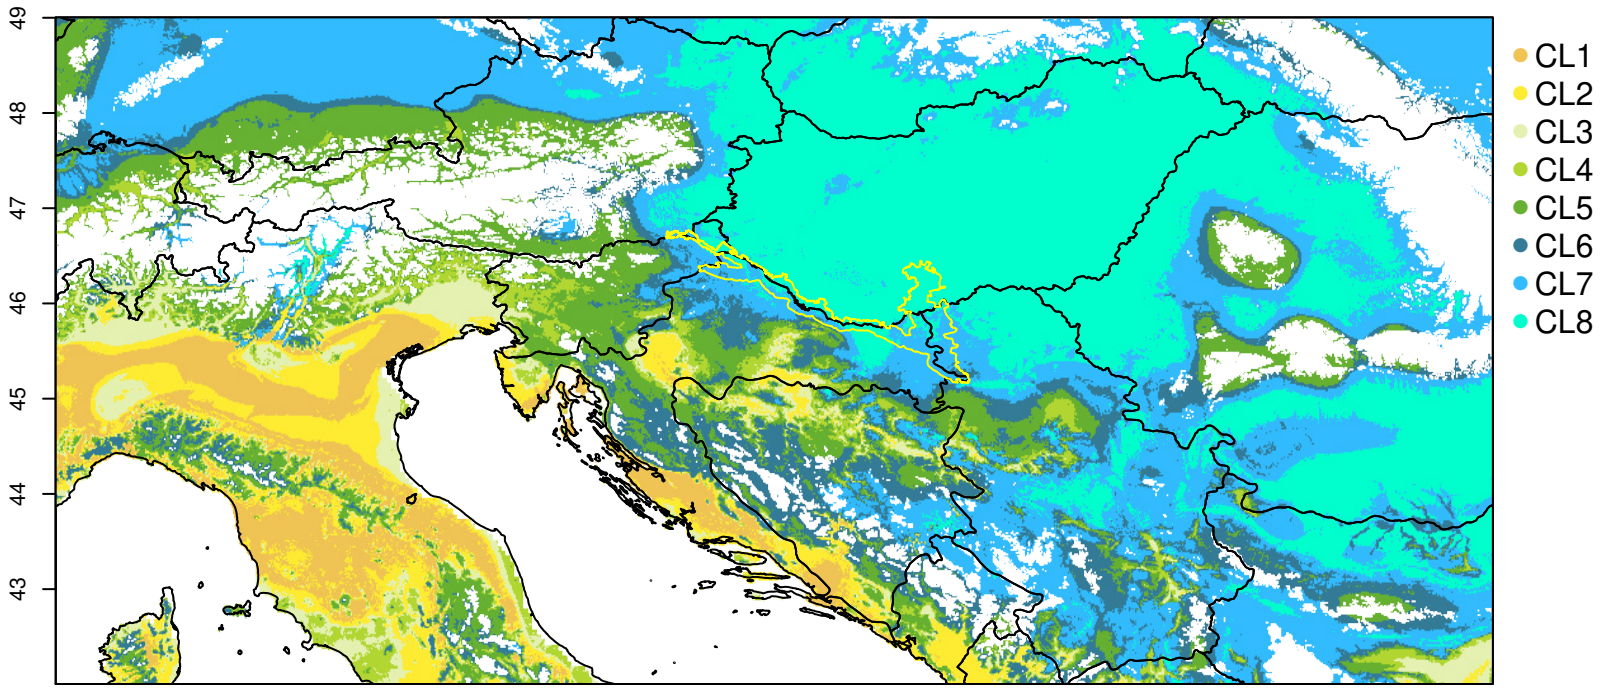

Populus nigra
Current climate

RCP8.5 2041-60

RCP8.5 2081-00