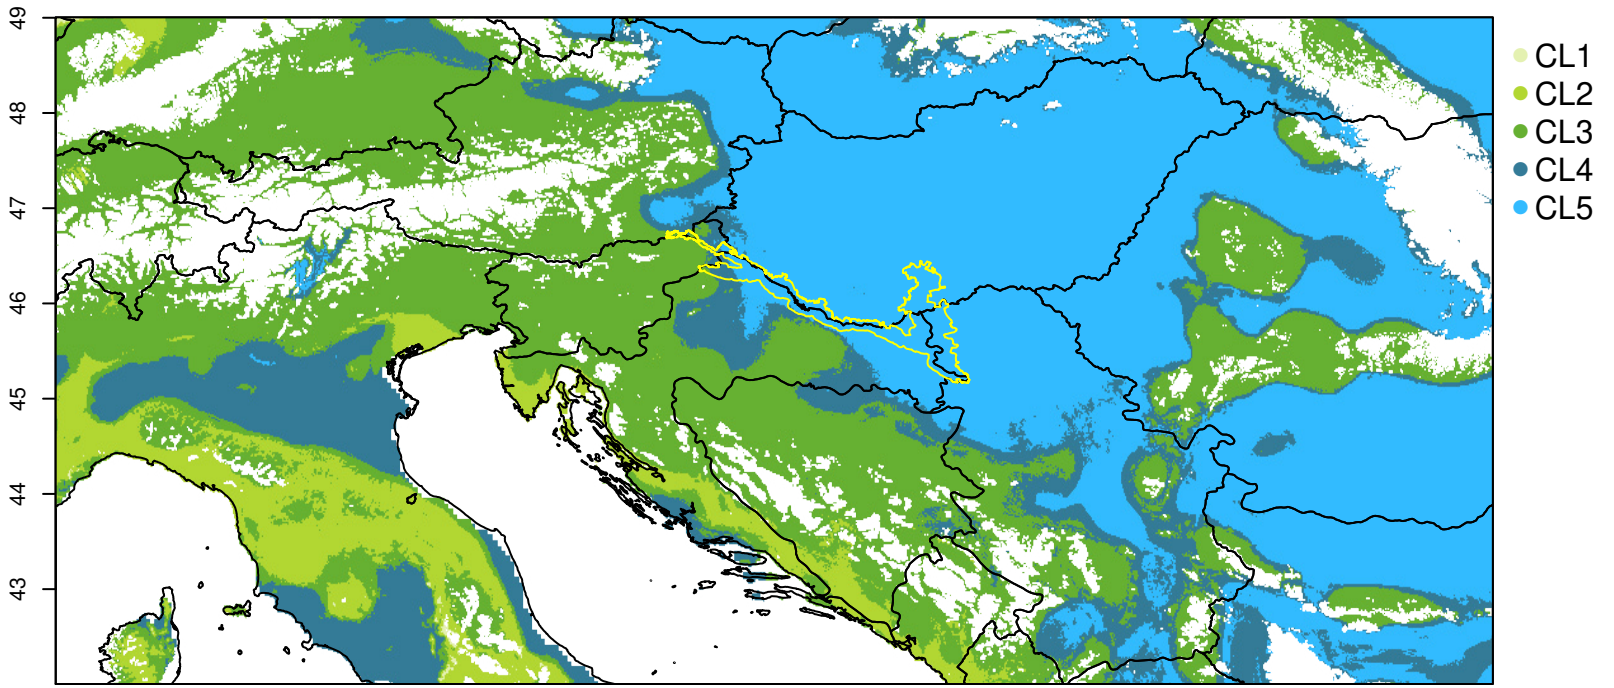

Ulmus minor
Current climate

RCP4.5 2041-60

RCP4.5 2081-00

10

15

20

25