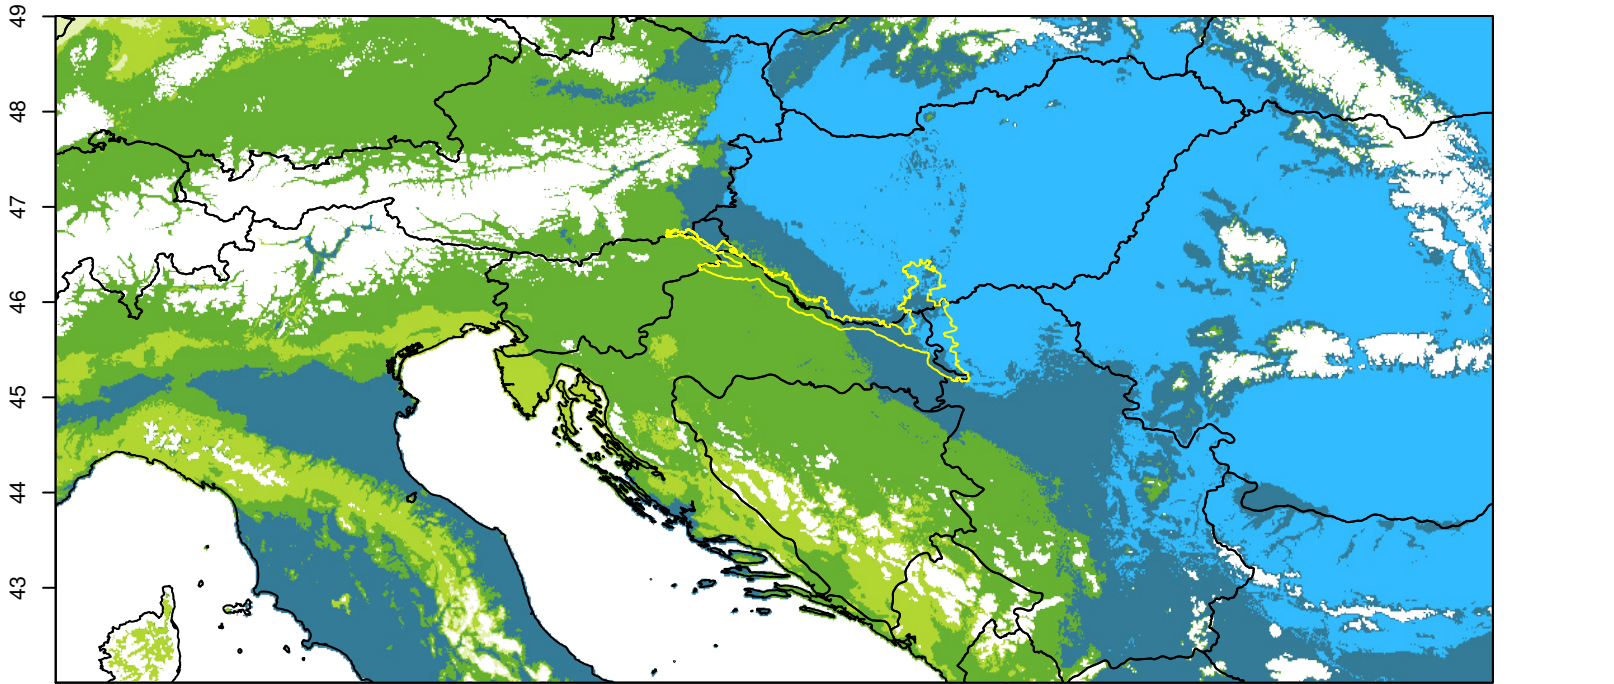

Ulmus minor
Current climate

RCP4.5 2041-60

RCP4.5 2081-00

10

15

20

25