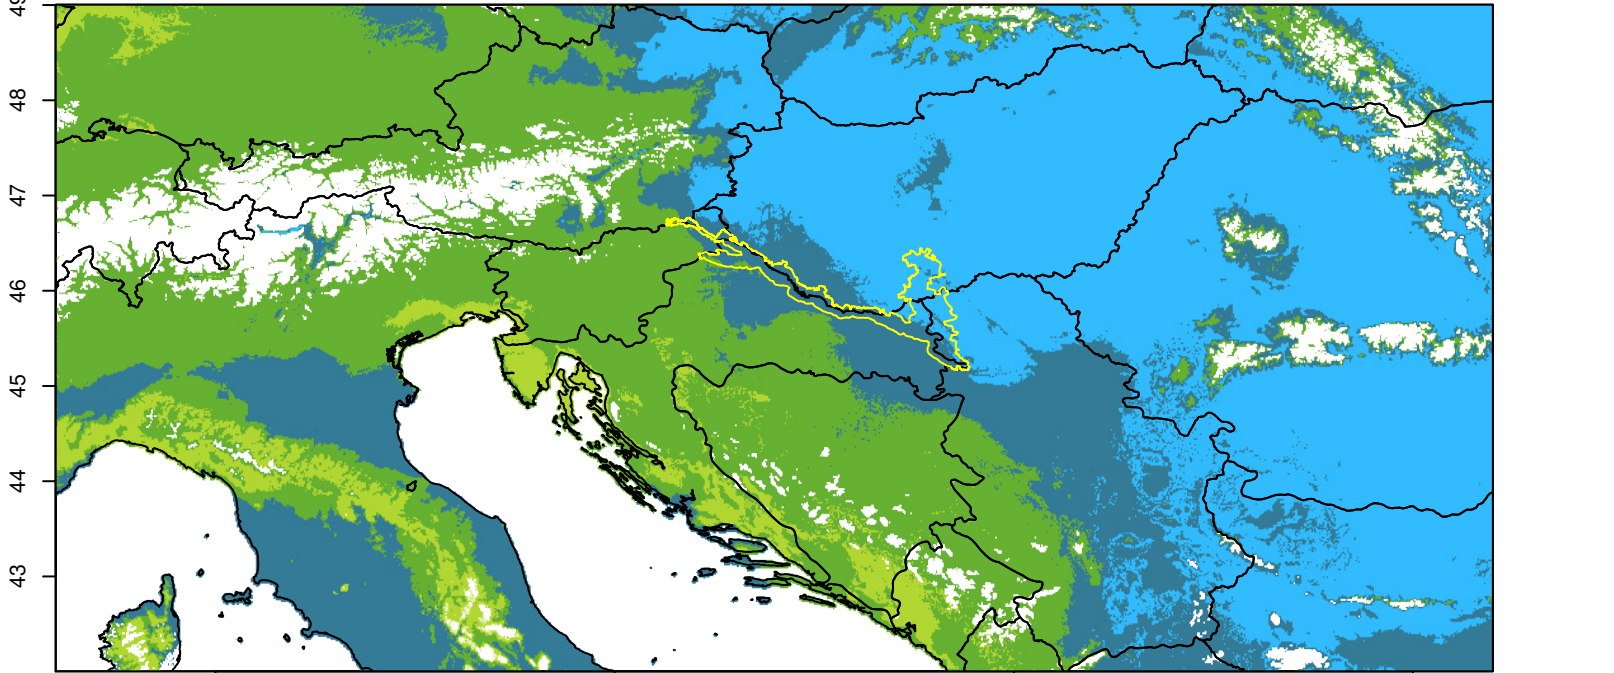

Ulmus minor
Current climate

RCP4.5 2041-60

RCP4.5 2081-00

10

15

20

25