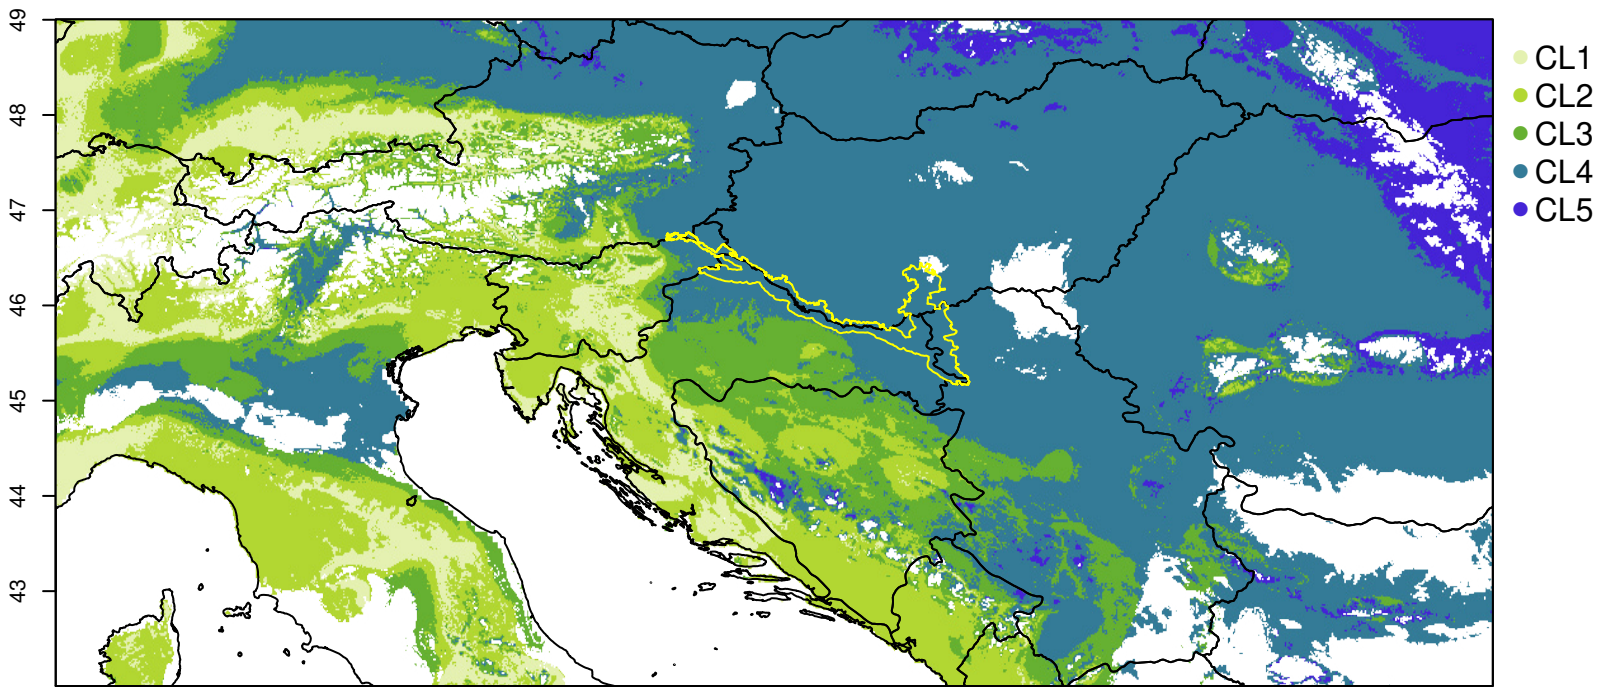

Alnus glutinosa
Current climate

RCP4.5 2041-60

RCP4.5 2081-00