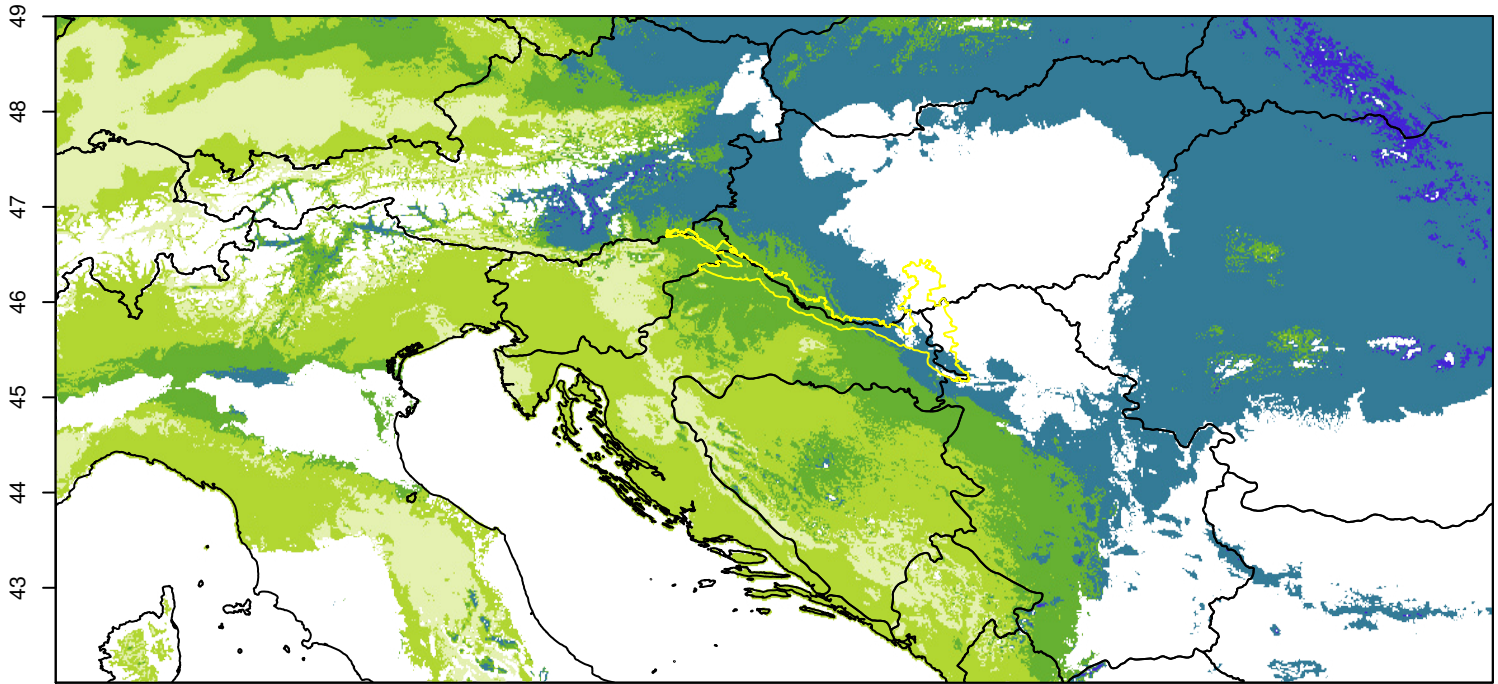

Alnus glutinosa
Current climate

RCP4.5 2041-60

RCP4.5 2081-00