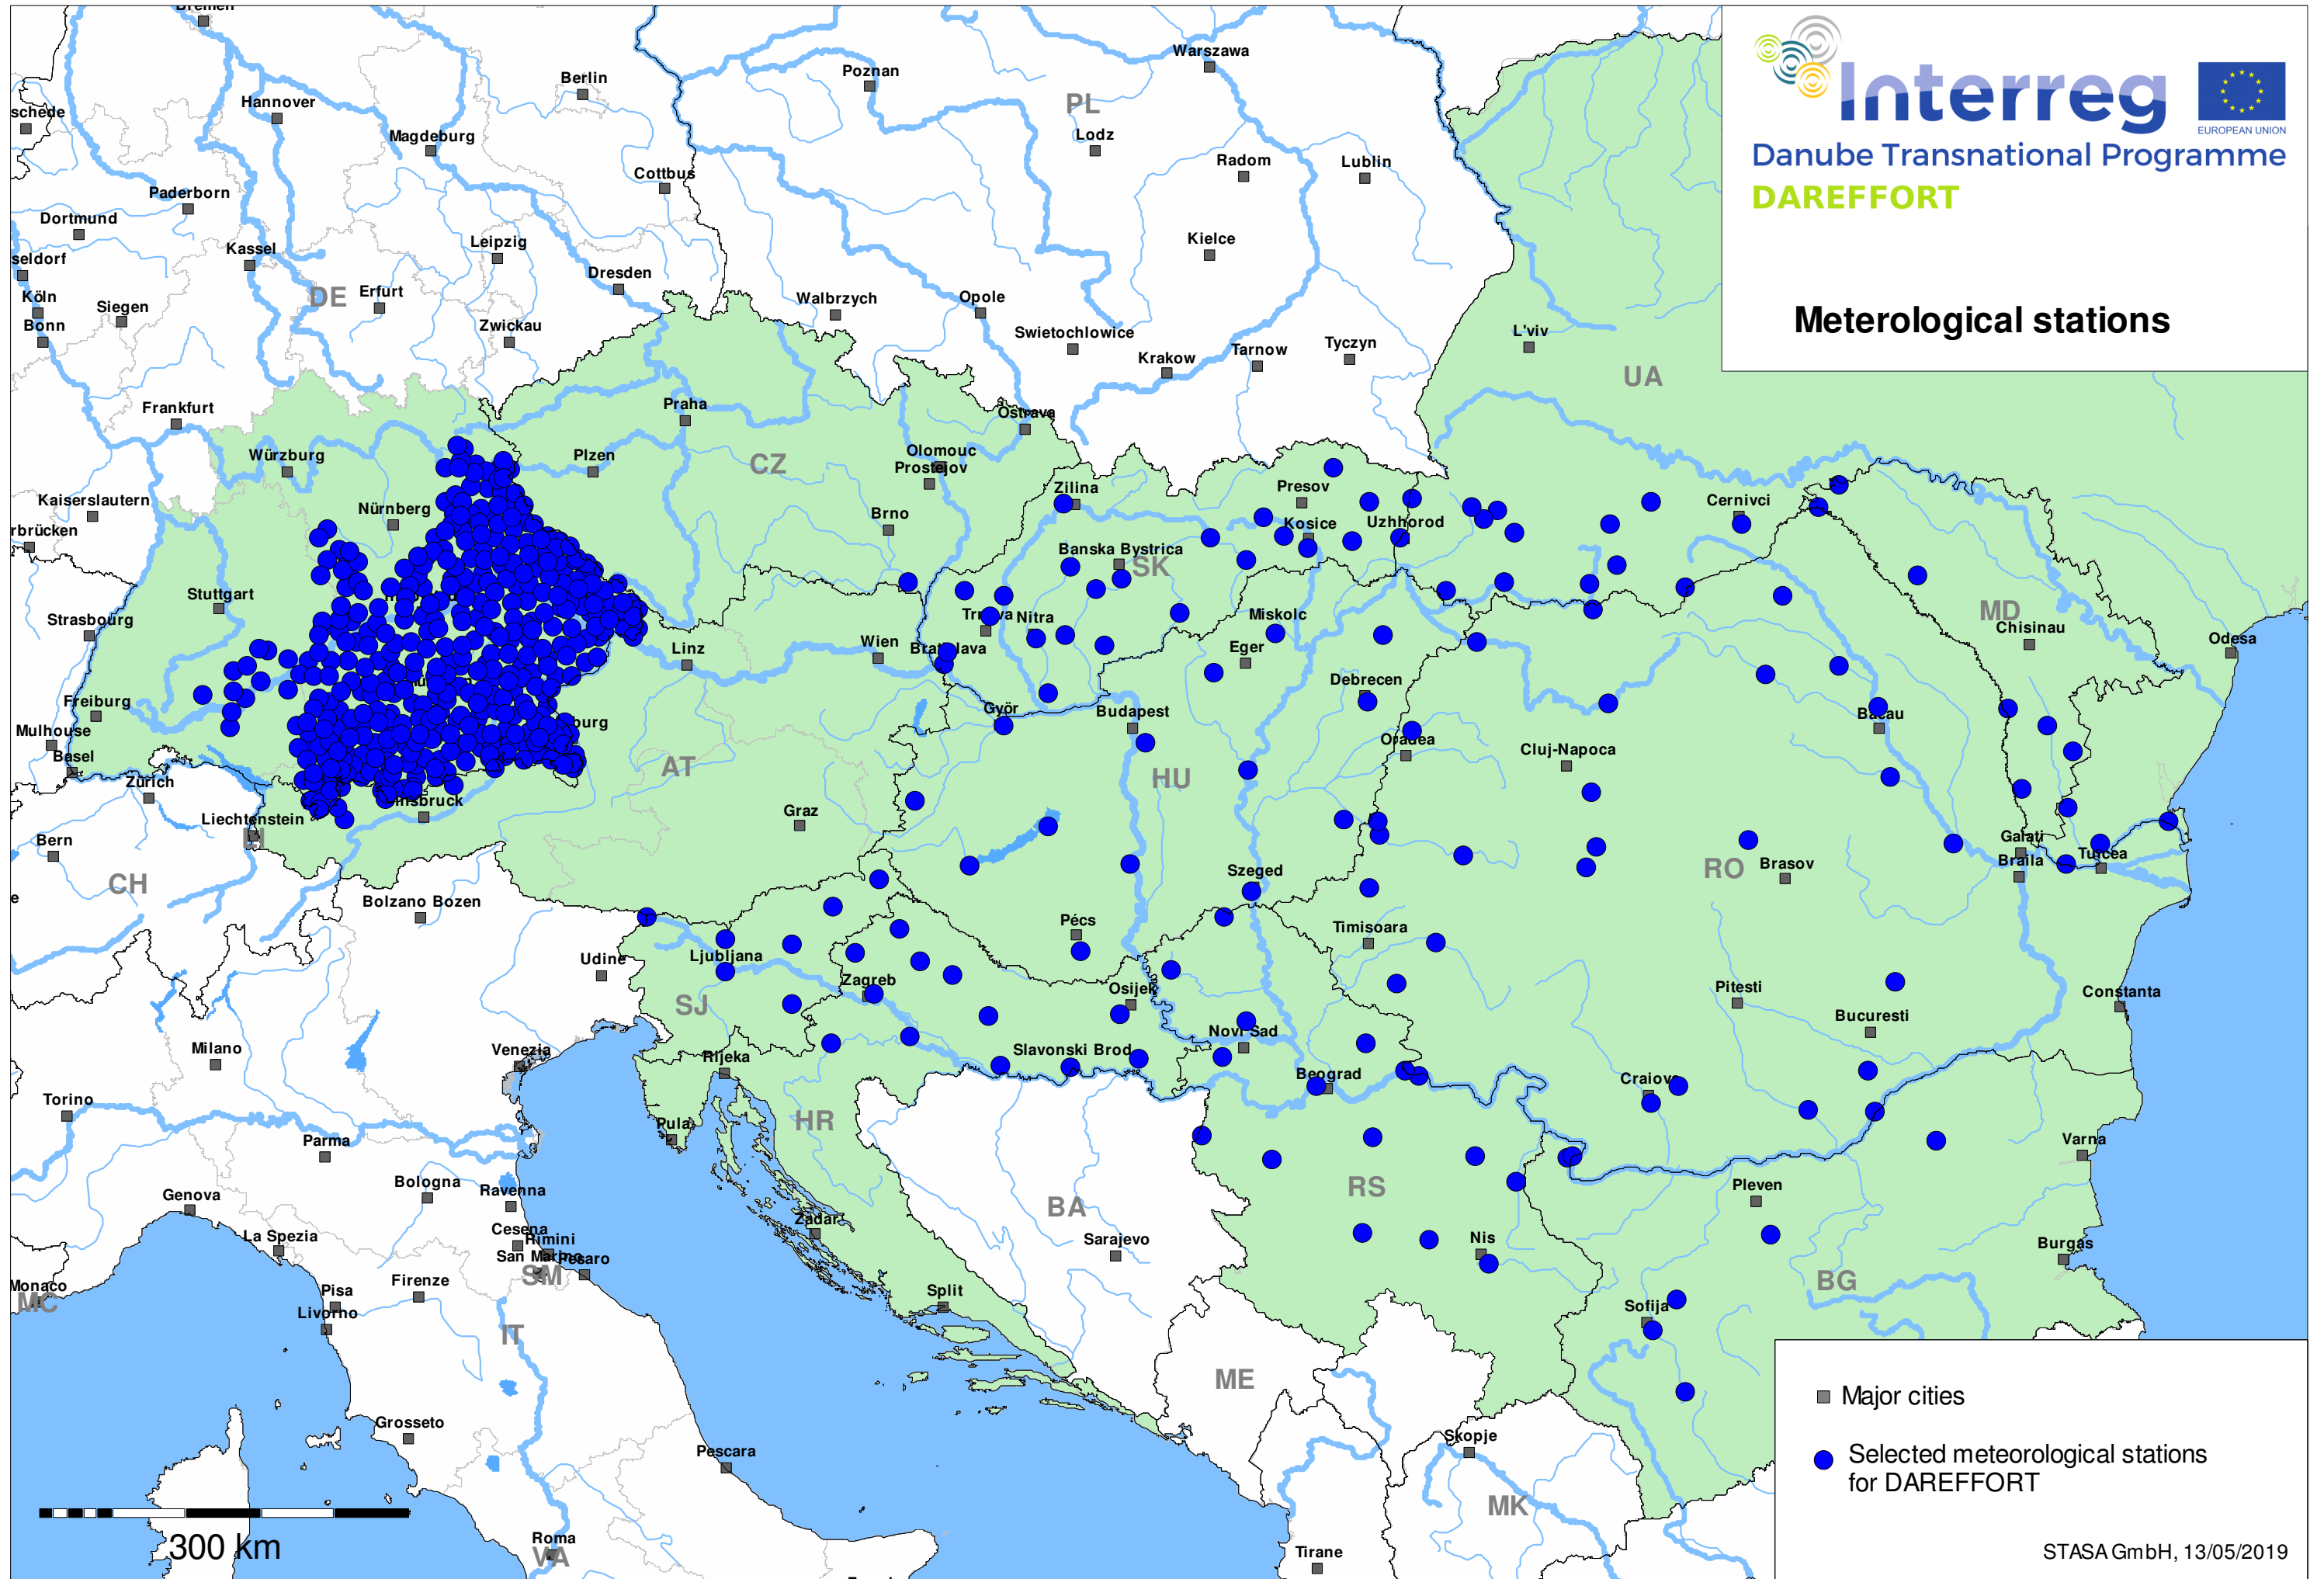

### Meteorological stations

- Major cities
- Selected meteorological stations for DAREFFORT

300 km